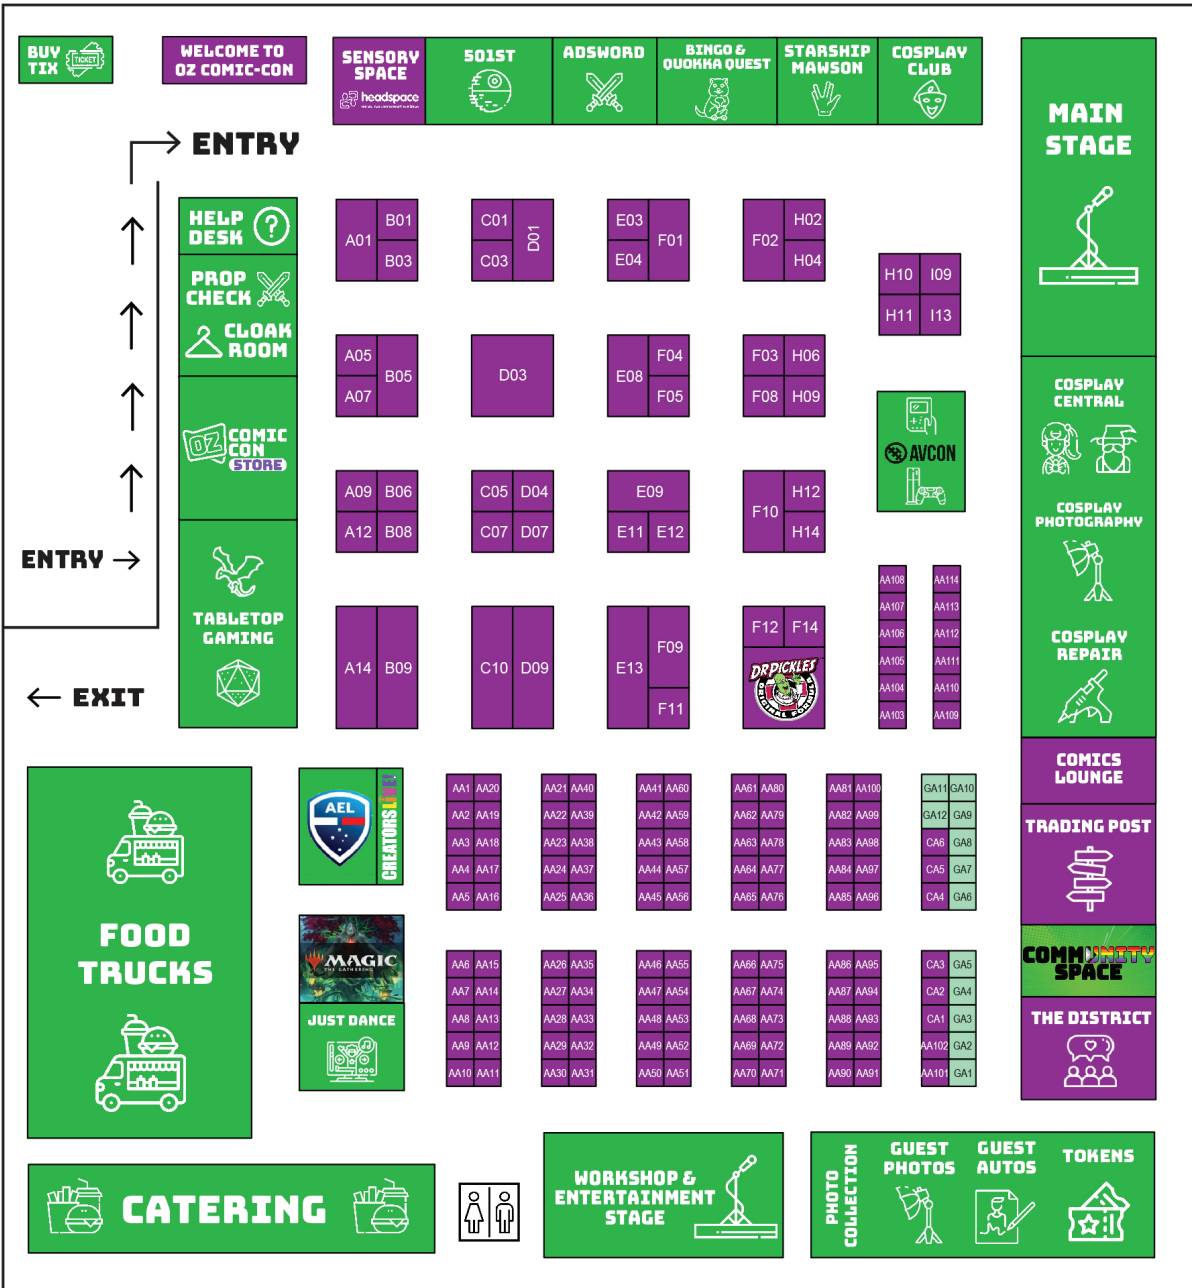

FAN CLUBS AND COMMUNITY GROUPS

- **501ST** - 501st Legion
- **ADSWORD** - Adelaide Sword Academy
- Starship Mawson
- Headspace - Sensory Space
- Cosplay Club
- AvCon

EXHIBITORS